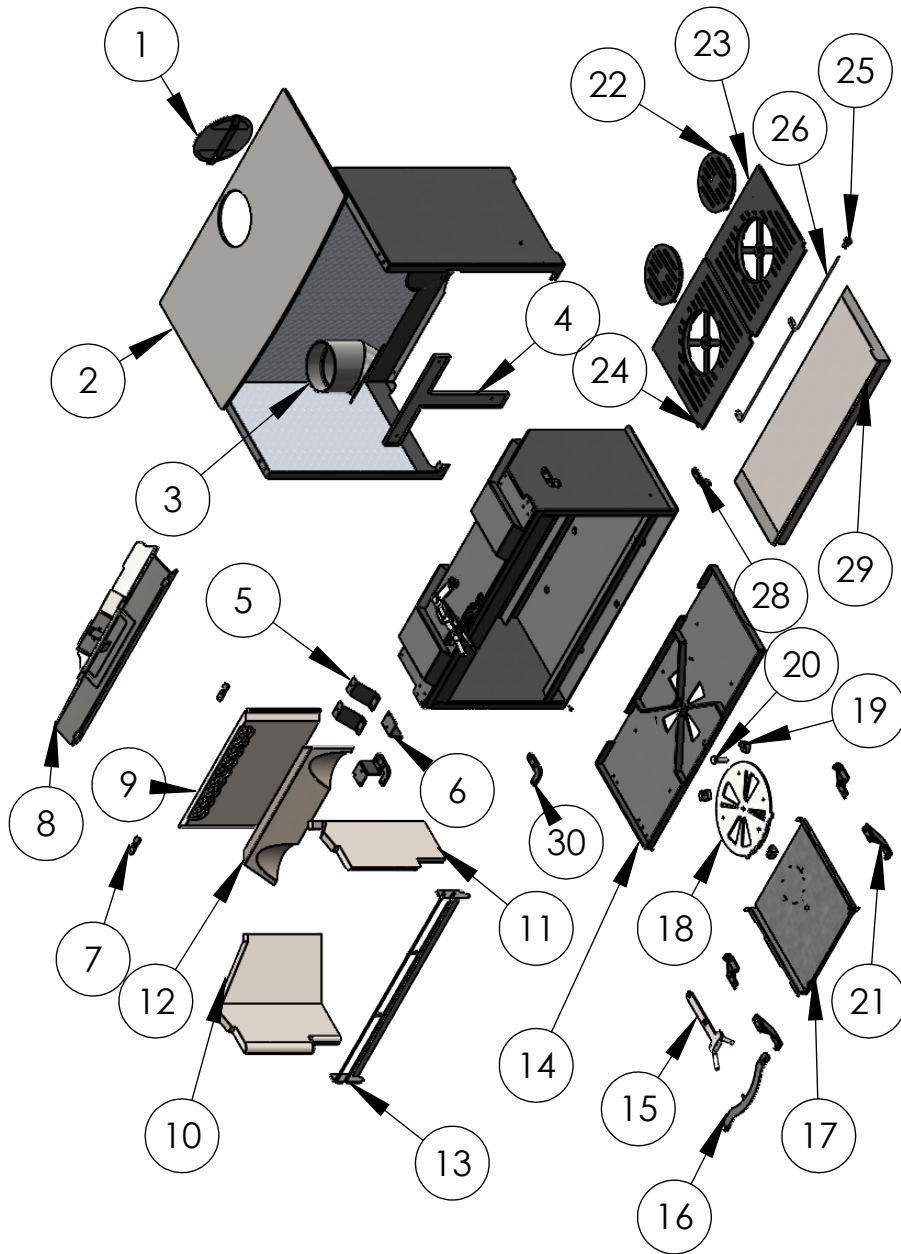

PV8.5 Main Assembly

ITEM NO.	Description	Part Number	QTY.
1	Spigot blanking plate	PSP-0007	1
2	Top Plate	PSP-0003	1
3	5 inch 135deg spigot	PSP-0009	1
4	Tertiary Airbox	PSP-0080	1
5	Outer Case bracket rear	PSP-0010	2
6	Outer Case bracket top	PSP-0011	2
7	Baffle Support Bracket	PSP-0046	2
8	OAK 8206 8+kw Active Baffle Assembly	PSP-0128	1
9	PV8.5 Rear Firebox Liner	PSP-0077	1
10	LH Side Liner	Front:PSP-0084 / Back: PSP-0083	1
11	RH Side Liner	Front: PSP-0082 / Back: PSP-0081	1
12	Coal Back Block	PSP-0195	1
13	Fuel Retainer	7907	1
14	Plenum Fabrication	PSP-0052	1
15	Air Control Lever	PSP-0055	1
16	DEFRA Air Limiter Bracket	PSP-0049	1
17	Outside Air Box	PSP-0056	1
18	Disc Valve	PSP-0031	1
19	Disc Valve Retainer Block		3
20	Disc Valve Spindle	PSP-0073	1
21	Front Support Leg	PSP-0020	4
22	Centre Grate	PSP-0065	2
23	RH Main Grate	PSP-0064	1
24	LH Main Grate	PSP-0063	1
25	Riddle Knob	PSP-0033	1
26	Riddle Rod	PSP-0026	1
27	Riddle Rod Retainer	PSP-0021	1
28	Latch Pin Assy	PSP-0023	2
29	Ashpan tray	PSP-0060	1
30	Body Hinge	PSP-0019	2
31	Baffle Operating Rod	8596	1